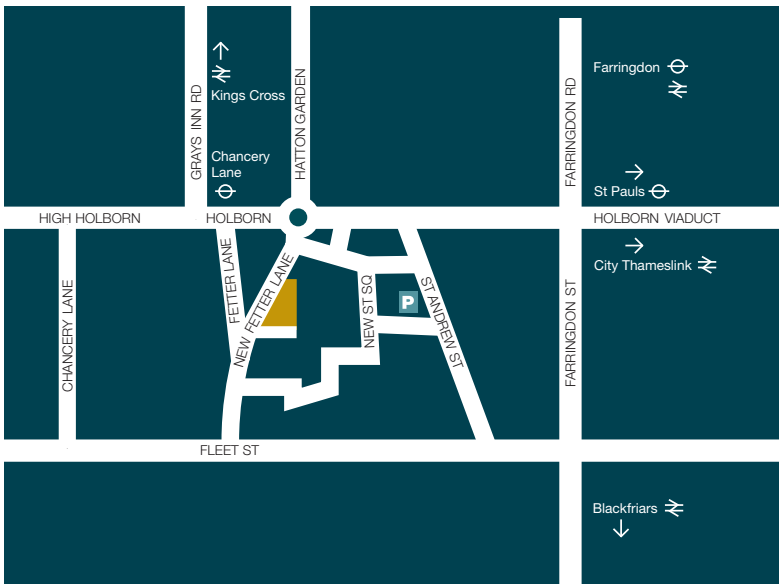

## DIRECTIONS TO NEW STREET SQUARE

We are located in New Fetter Lane. The nearest underground station is Chancery Lane, on the Central Line, which is located off High Holborn, at the northern end of New Fetter Lane. The entrance is on New Fetter Lane.

### Location

### Detail

The nearest car park is NCP London International Press Centre,  
76 Shoe Lane, London, EC4A 3JB, Tel 020 7353 2831

# Directions