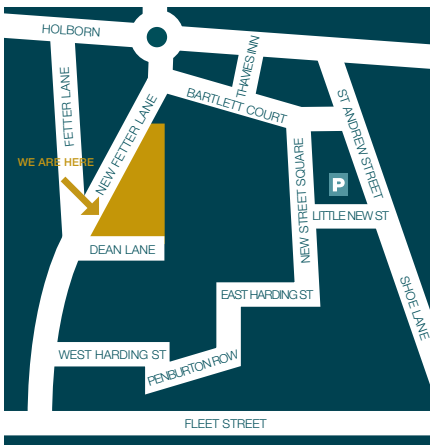

## DIRECTIONS TO NEW STREET SQUARE

We are located in New Fetter Lane. The nearest underground station is Chancery Lane, on the Central Line, which is located off High Holborn, at the northern end of New Fetter Lane. The entrance is on New Fetter Lane.

### Location

### Detail

The nearest car park is NCP London International Press Centre,  
76 Shoe Lane, London, EC4A 3JB, Tel 020 7353 2831

# Directions