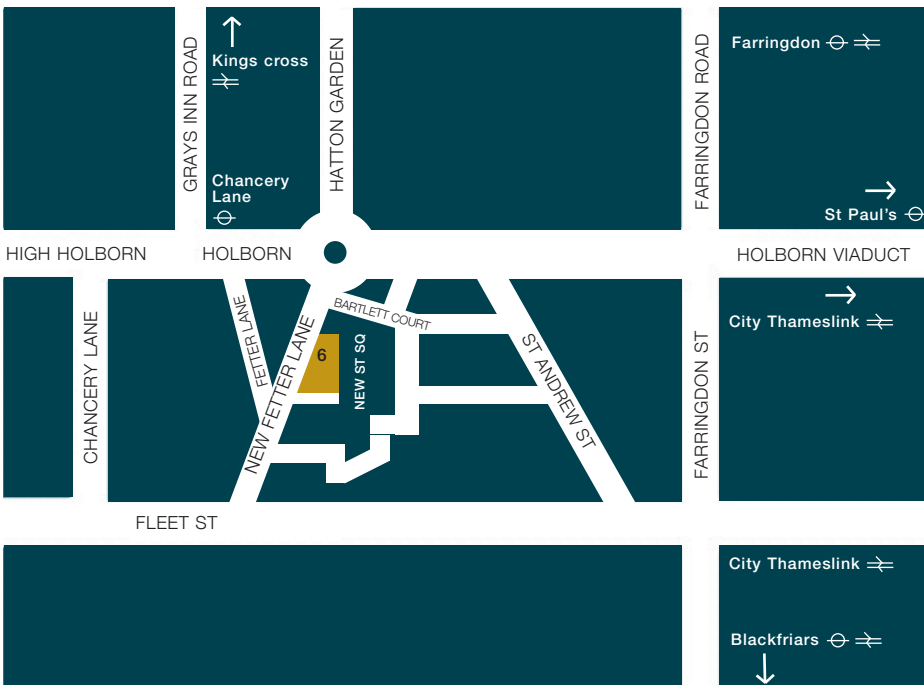

# DIRECTIONS TO NEW STREET SQUARE

We are located in New Fetter Lane. The nearest underground station is Chancery Lane, on the Central Line, which is located off High Holborn, at the northern end of New Fetter Lane.

## Location

# Directions