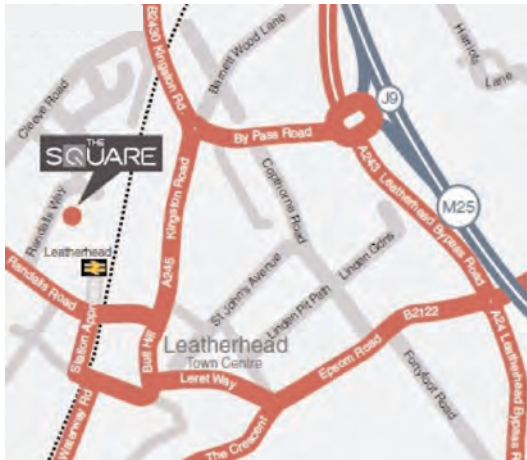

DIRECTIONS TO Q3, THE SQUARE, LEATHERHEAD

Our Leatherhead office is located 21 miles south west of London and 17 miles north east of Guildford. It is in very close proximity to the M25.

[Link to Google Maps](#)

By Road

Sat Nav: **KT22 7RY**

Travelling on the M25

- **North-west (Clockwise from Gatwick):** Leave the M25 at Junction 9 and take the third exit off the first roundabout along the A243. Take the second exit (straight on) off the second roundabout along the Oxshott Road (A244); or
- **South-east (Anticlockwise from Heathrow):** Leave the M25 at Junction 9 and take the first exit off the first roundabout along the Oxshott Road (A244); then
- At the next roundabout take the first exit along Oaklawn Road. At the junction turn left onto Randalls Road.
- At the next mini-roundabout take second exit (straight on).
- At traffic lights go straight across and take the first turn on your left. Travel approximately 200 metres to find The Square which is on the right hand side and we are the second building on the left.

By Rail

Trains to Leatherhead are fast and frequent from Victoria or Waterloo stations with 7 peak departures per hour from Leatherhead railway station to London with a journey time of just over 45 minutes. Trains usually go via Epsom and on to Dorking or Effingham Junction. On occasion you may have to change at Epsom for a connecting service. The Leatherhead office is an approximate 8-10 minute walk from the railway station. Turn left out of the station and right at the traffic lights onto the main road (Randalls Road). Take the first right into Randalls Way and walk up the slight incline for approximately 200 metres before turning right into The Square. Our office is the second building on the left overlooking the centre of The Square.