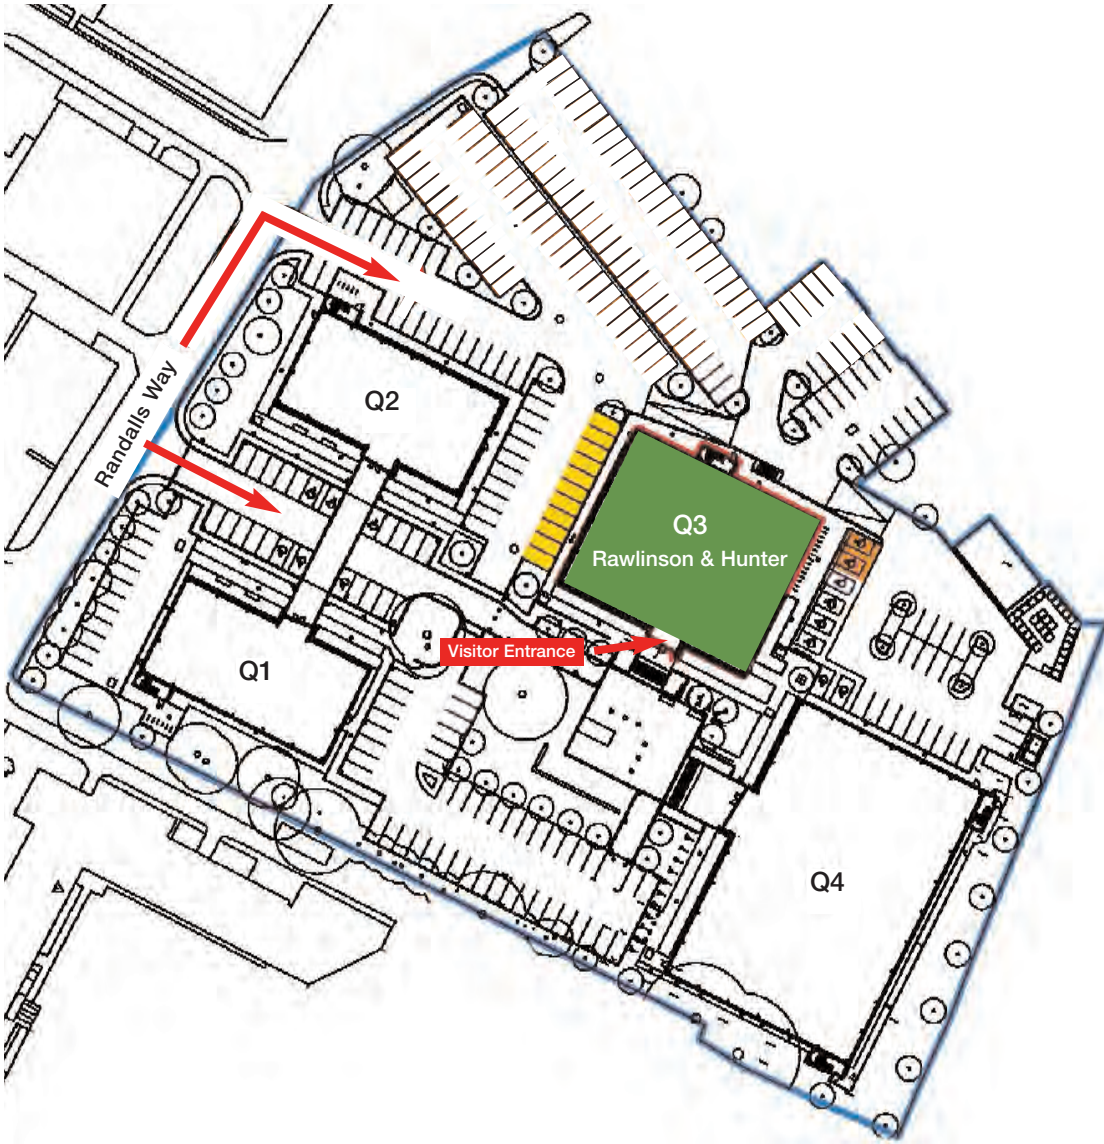

CAR PARK PLAN

- Rawlinson & Hunter Visitor Parking
- Rawlinson & Hunter Disabled Parking

Rawlinson & Hunter
Q3, The Square
Randalls Way
Leatherhead
KT22 7TW

T +44 (0)20 7842 2000
F +44 (0)20 7842 2080

firstname.lastname@rawlinson-hunter.com
www.rawlinson-hunter.com