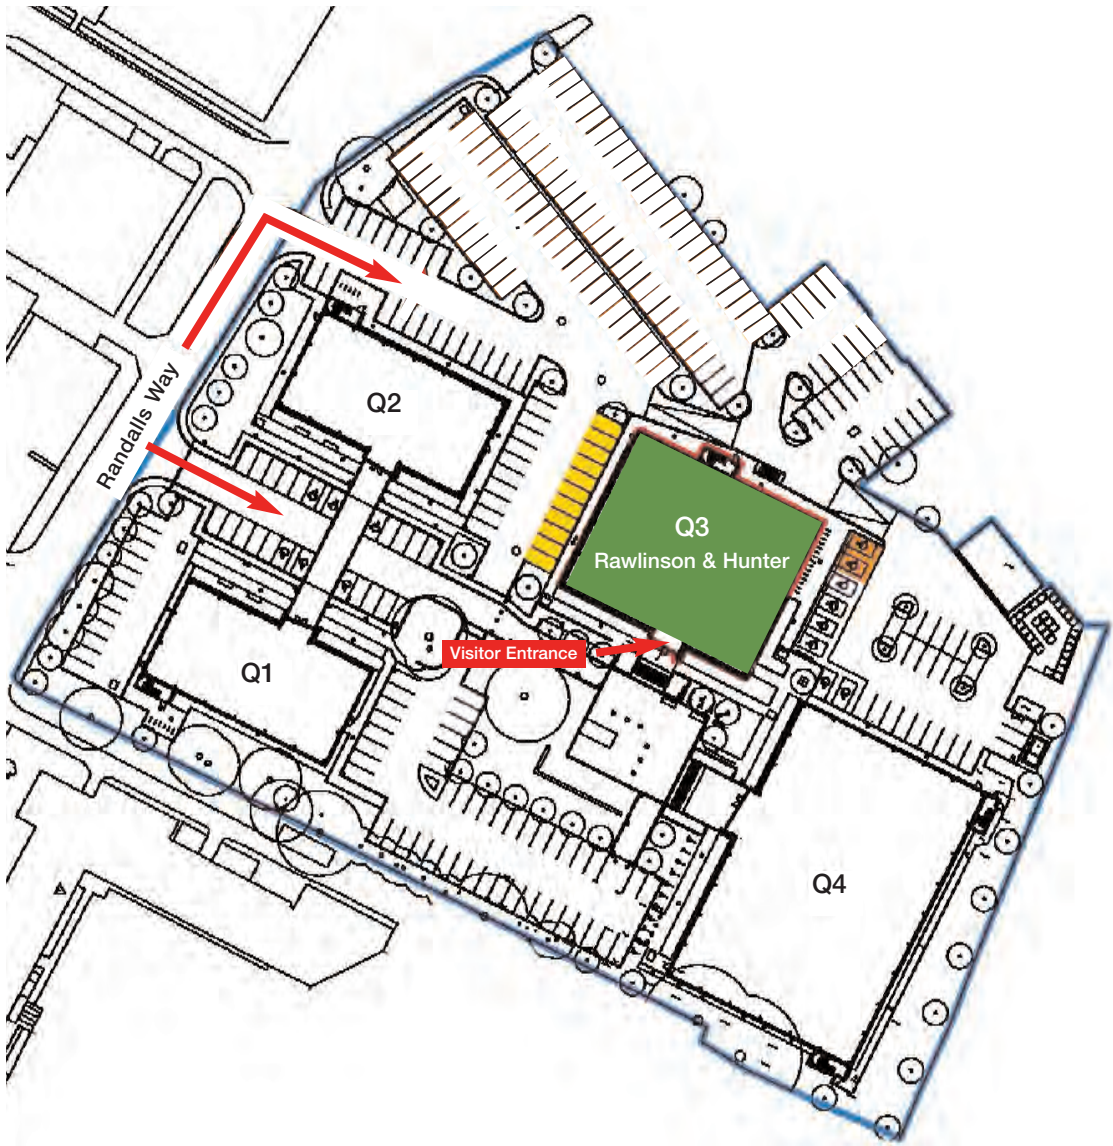

Directions

Rawlinson & Hunter
Q3, The Square
Randalls Way
Leatherhead
KT22 7TW

T +44 (0)20 7842 2000
F +44 (0)20 7842 2080

firstname.lastname@rawlinson-hunter.com
www.rawlinson-hunter.com

CAR PARK PLAN

-  Rawlinson & Hunter Visitor Parking
-  Rawlinson & Hunter Disabled Parking